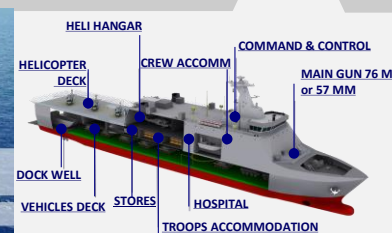

GENERAL ENGINEERING

OFFSHORE STRUCTURES:
Our Own Product :
Various Fixed Platform up to 3,000Ton

POWER PLANT / BALANCE OF PLANT

- **Our Own Product:**
 - Main Condenser
 - Heat Exchanger
 - HP Heater & Oil Cooler
 - Deaerator & Storage Tank
 - Pressure Vessel
- **Strategic Alliance:**
 - Mitsubishi: Steam & Gas Turbine
 - General Electric: Stator Frame
 - KAR Power Ship Turkey: Floating Power Plant

- Naval Ship
- Commercial Ship
- Mid Life Modernization
- Overhaul Submarine

Research and Development

- Improve Own Design
- Development New product

IT System

- Software design engineering
 - CadMatic
 - NAPA
- Software Management
 - IFS
- Software Planning
 - Primavera

LANDING PLATFORM DOCK 125M

MILITARY MISSION & OPERATION

NON MILITARY MISSION & OPERATION

FACILITY OF LANDING PLATFORM DOCK

FAST ATTACK CRAFT MISSILE 60M / OPV 60M

FACILITY OF FAST ATTACK CRAFT MISSILE