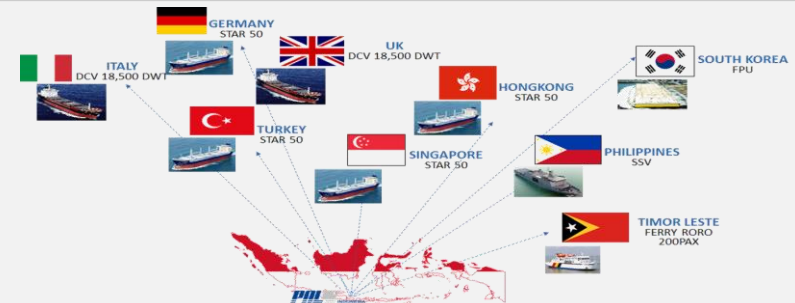

- Established in 1980 as a state owned enterprise company.
- 350 Ha Area, located in Surabaya, East Java Indonesia.
- 1,200 Employees

WAR SHIP PRODUCTS

MERCHANT SHIP PRODUCTS

SHIP DELIVERED from 1985 to 2017
Total = 234 Units